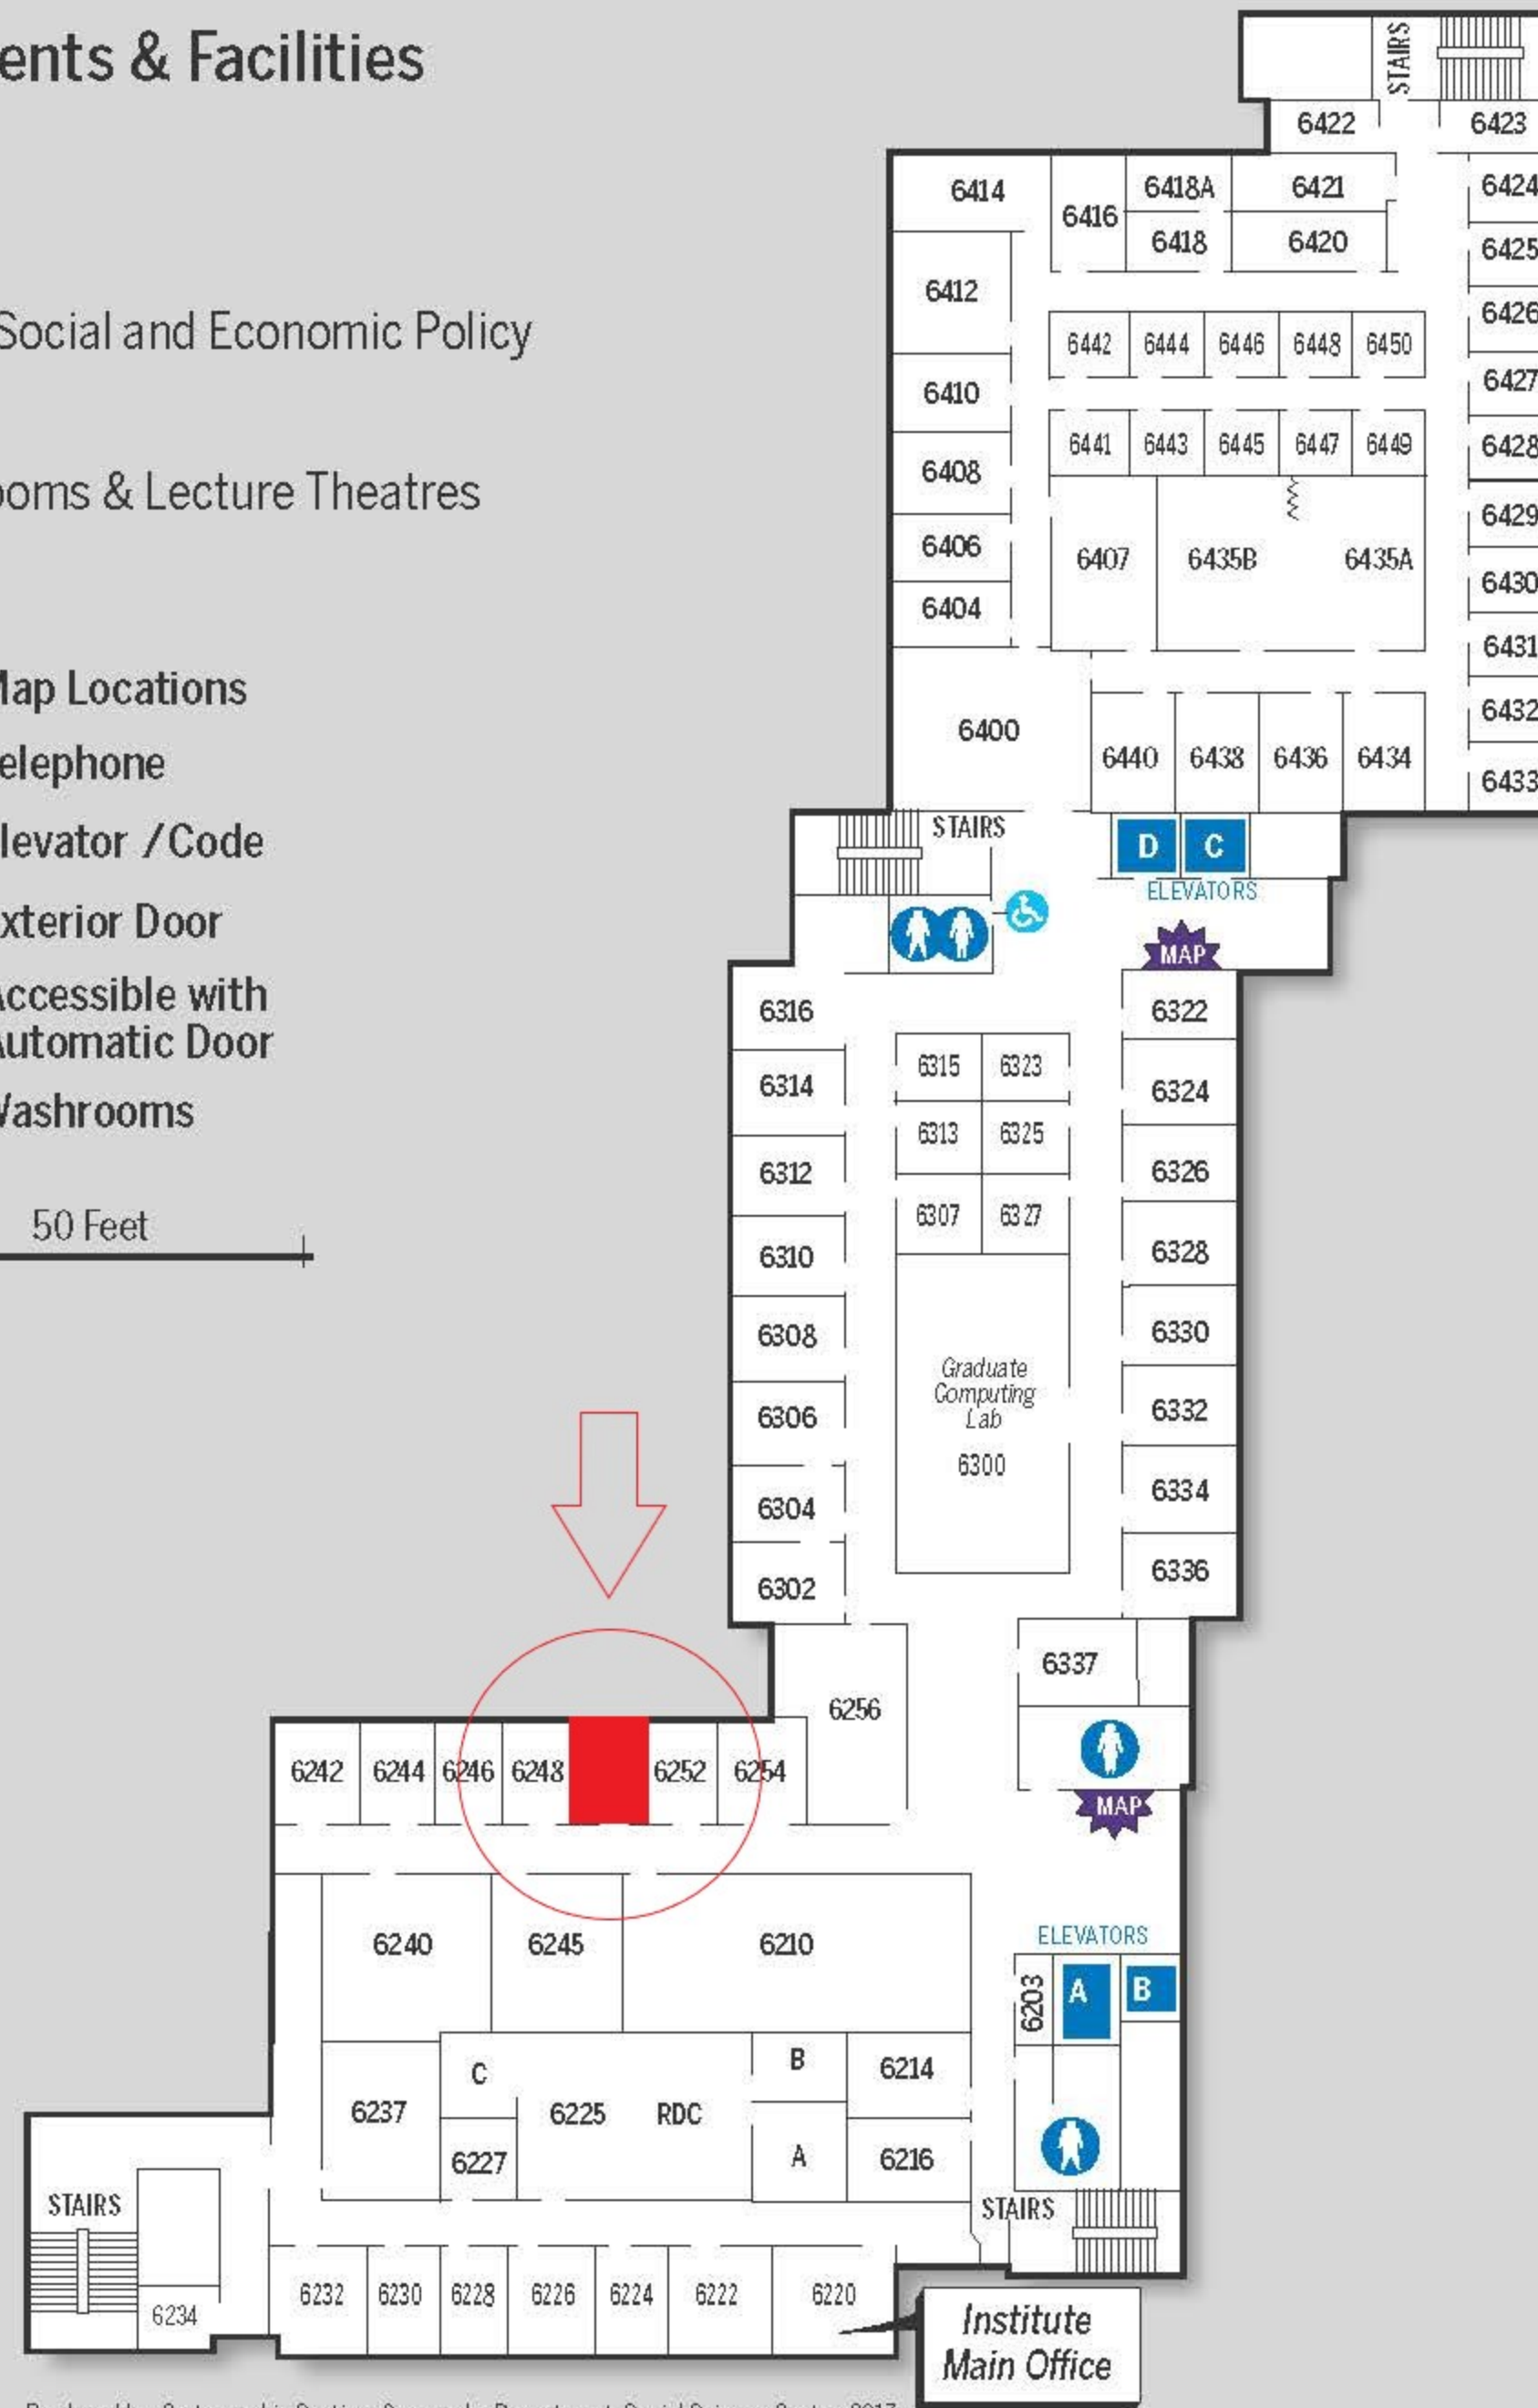

LEVEL SIX

Departments & Facilities

6th Floor

Psychology

Institute for Social and Economic Policy

Classrooms & Lecture Theatres

Map Locations

Telephone

Elevator / Code

Exterior Door

Accessible with Automatic Door

Washrooms

50 Feet

Produced by: Cartographic Section, Geography Department, Social Science Centre, 2017